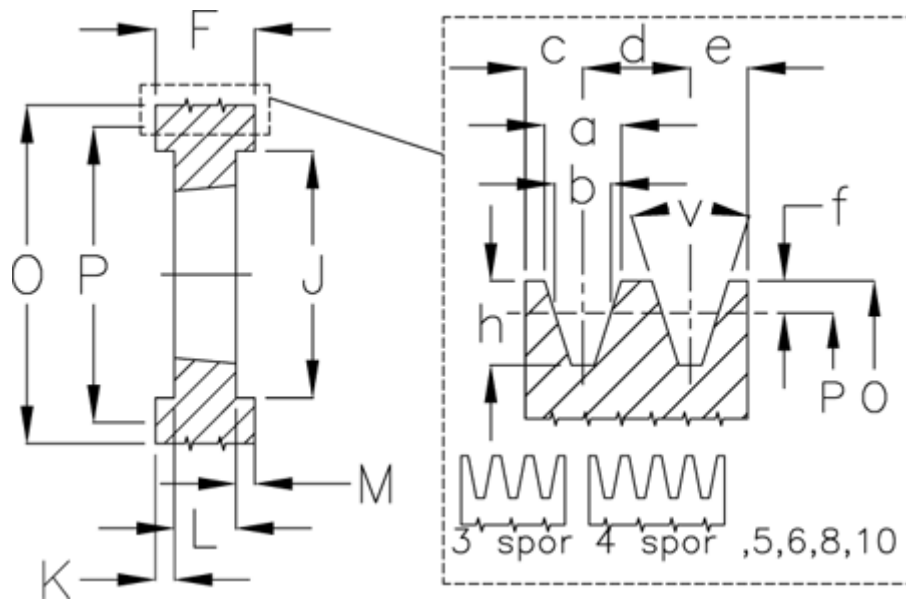

Article number: 604112028010

Description: V-belt pulley SPC 280/10 TL4040

Measures

a	= 22.0	For bush	= 4040	O	= 289.6
b	= 19.0	h	= 23.8	P	= 280
Bush ζ max	= 100	J	= 224	Type	= SPC
c	= 17.0	K	= 81	v	= 34 degrees
d	= 25.5	L	= 102		
e	= 17.0	m	= 81.0		
f	= 4.8	N	= -		
F	= 264	Number of ribs	= 10		